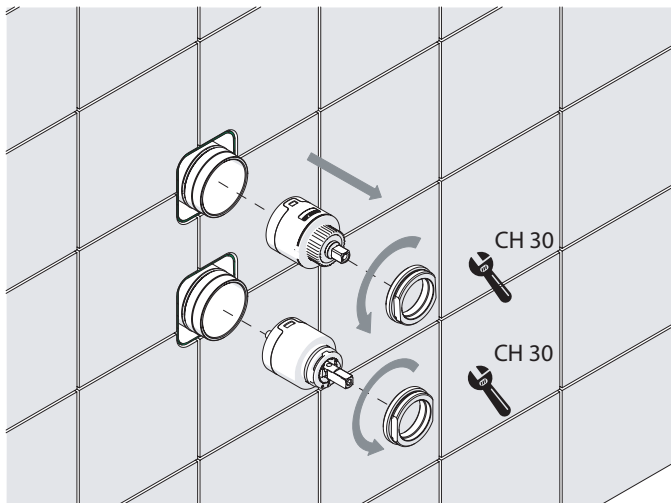

TEST

TEST PER I TUBI
DOPO LA CARTUCCIA MISCELATRICE
TEST FOR THE PIPES
AFTER MIXER CARTRIDGE

ATTENZIONE!
Secondo la norma europea EN817, in caso
di test per i tubi dopo la cartuccia, la pressione
deve essere a 4 bar per 1 minuto e la cartuccia
in posizione "aperta"

ATTENTION!
As per european rule EN 817, in case of test for the pipes after
cartridge, the pressure must be within 4 bar for 1 minute,
and the cartridge in "open position"

USCITA CHIUSA
CLOSE OUTLET

5

APERTA
OPEN

7

NOBILIS

WE81103

6

MAX

8

www.nobili.it

PRIMA DI INIZIARE / BEFORE STARTING

PULIZIA / CLEANING

IISTRWE81103#---STD

REV0.08/2020