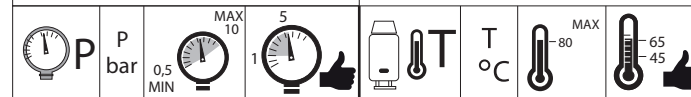

www.nobili.it

PRIMA DI INIZIARE / BEFORE STARTING