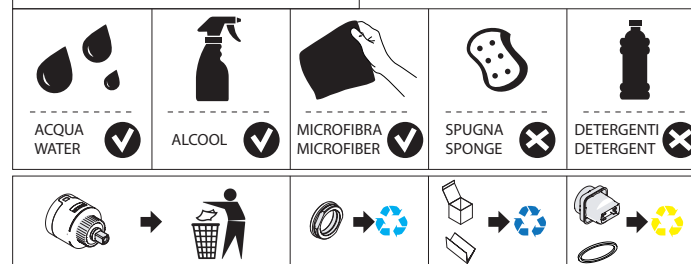

PULIZIA / CLEANING